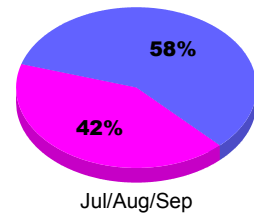

Membership Results
2010-2011

Membership
2009-2010

Month	Net Memb Goal	Actual New Memb	Actual Dropped Memb	Gain/Loss of Memb	Gain/Loss of Memb
Jul/Aug/Sep	50	19	-42	-23	-21
Totals	50	19	-42	-23	-21

Membership Results 2010-2011

Goal, New, Dropped, Gain/Loss

Comparison of Membership Gain/Loss

Current Year Compared to the Previous Year

Gender Comparison 2010-2011

■ Male ■ Female