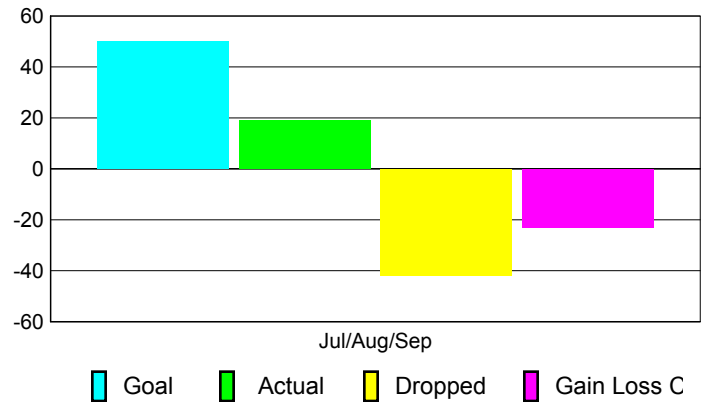

Membership Results 2010-2011

Goal, New, Dropped, Gain/Loss