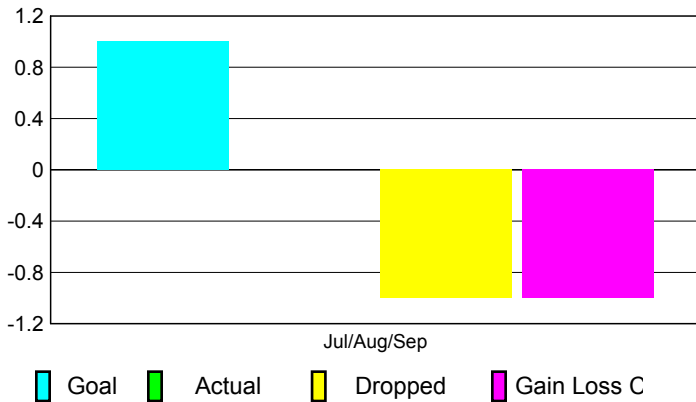

2010-2011 GMT Reports for District (or Undistricted) **District O 3**

GMT: **Mr. Pedro Mario Marrello**

Location: **ARGENTINA**

GMT CA: **3**

CLUBS

Club Results
2010-2011

Clubs
2009-2010

Month	New Club Goal	Actual New Clubs	Actual Dropped Clubs	Gain/Loss of Clubs	Gain/Loss of Clubs
Jul/Aug/Sep	1	0	-1	-1	0
Totals	1	0	-1	-1	0

Club Results 2010-2011

Goal, New, Dropped, Gain/Loss

Comparison of Club Gain/Loss

Current Year Compared to the Previous Year

YTD Status Quo Clubs 2010-2011

Status Quo Clubs Compared to Status Quo Members

MEMBERSHIP